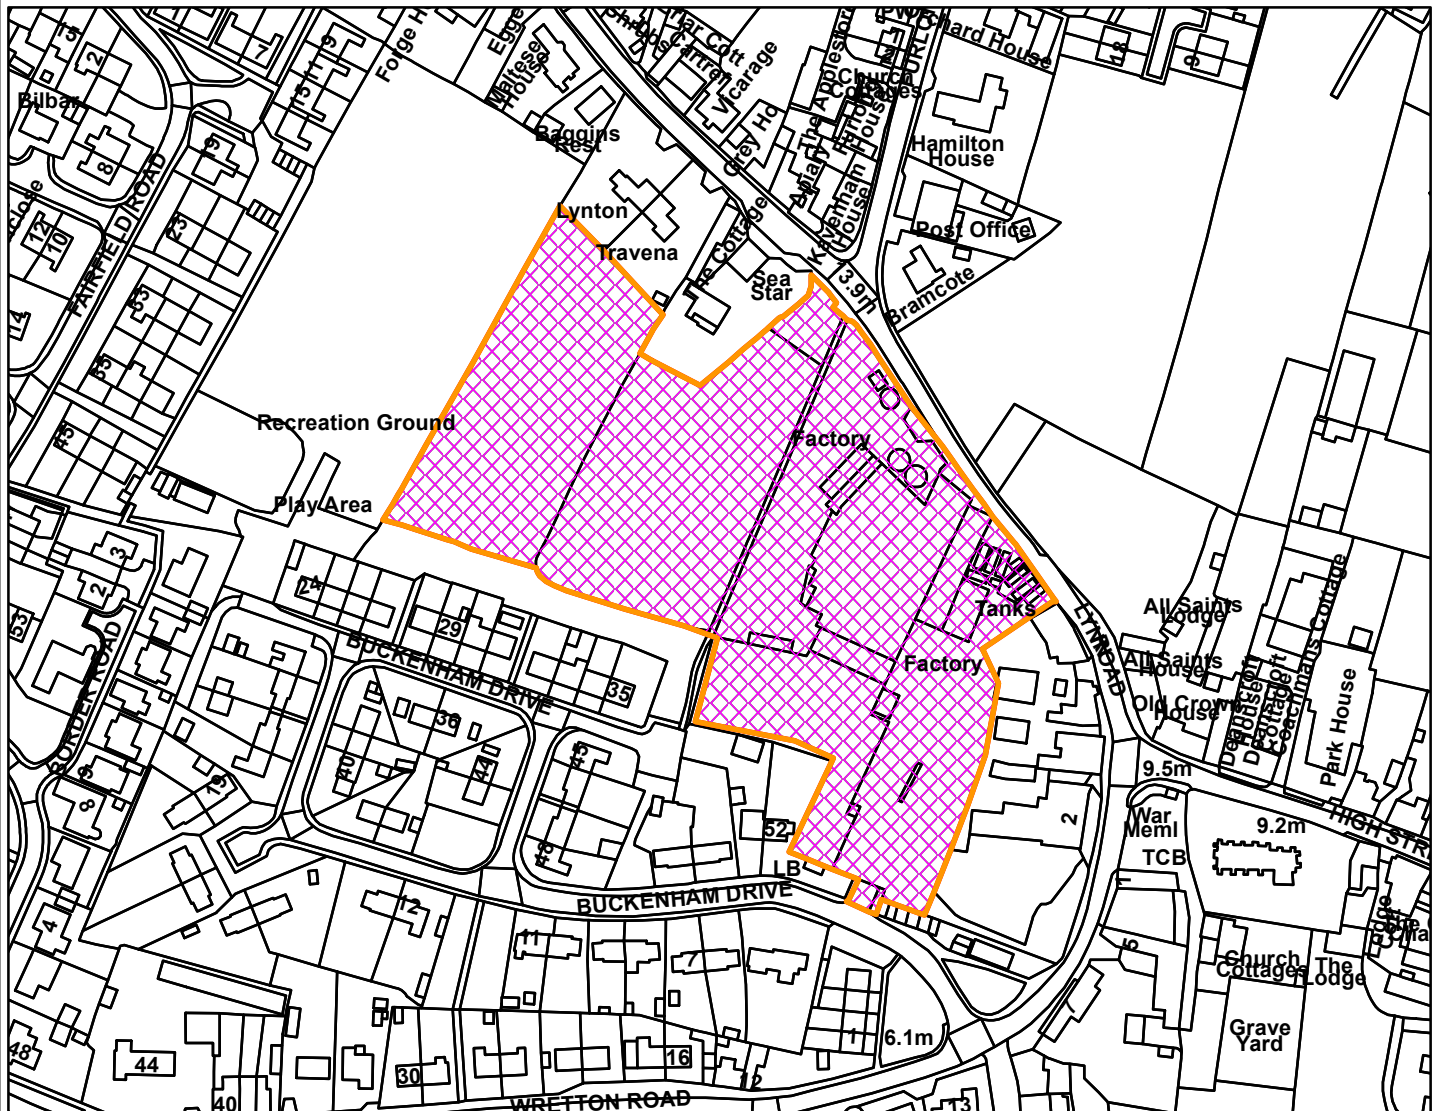

Land on the South West side of Lynn Road Stoke Ferry PE33 9SW

Legend

[Empty legend box]

Scale: 1:2,500

Reproduced from the Ordnance Survey map with permission of the Controller of His Majesty's Stationery Office © Crown Copyright 2023.

Unauthorised reproduction infringes Crown Copyright and may lead to prosecution or civil proceedings.

| | |
|--------------|------------|
| Organisation | BCKLWN |
| Department | Department |
| Comments | |
| Date | 21/02/2024 |
| MSA Number | 0100024314 |